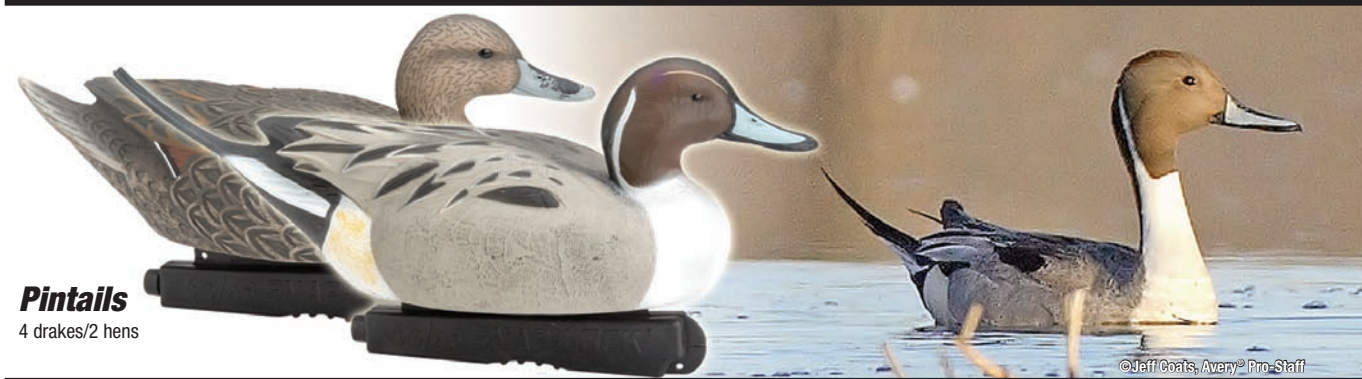

"Hot Buy"® Mallards

The world's best economy Mallard decoys! Three unique styles & sizes including the famous 15" Original resting style decoys, the 16" Standard active/upright style and the 18" Magnum active/upright style. Designed for large spreads that are highly effective while economical, "Hot Buy"® Mallards deliver the same GHG® quality and durability you have come to expect. All styles come with full plumage paint schemes and the patented "Hot Buy"® Space Saver™ weighted keel.

Original Mallards

6 drakes/6 hens

15"

16"

Standard Mallards

6 drakes/6 hens

18"

Magnum Mallards

3 drakes/3 hens

DUCKS UNLIMITED
OFFICIAL LICENSED PRODUCT

Mallards
4 drakes/2 hens

©Tyson Keller, Avery Outdoors, Inc.

Pintails
4 drakes/2 hens

©Jeff Coats, Avery® Pro-Staff

Shovelers
4 drakes/2 hens

©Bill Buckley