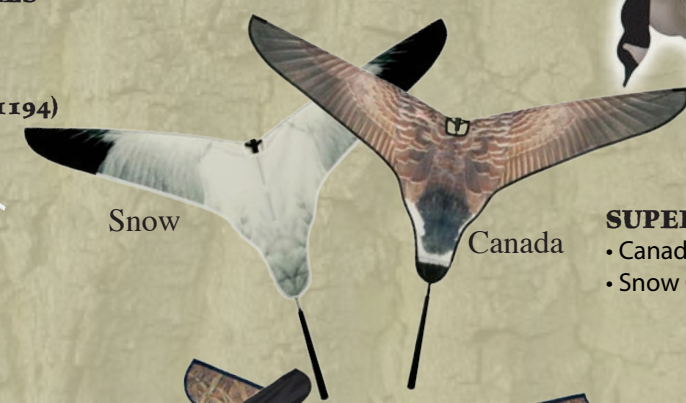

POWER FLAG™
• Canada Goose w/ KW-2 Back (Item# 71540)
• Canada Goose (Item# 71530)
• Snow Goose (Item# 71532)

REALMOTION™ KITS AND STAKES

- 20" Field Stakes (Item# 71195)
- **COMBOS**
- RealMotion™ Kit 6-pk (Item# 71193)
- RealMotion™ Pro-Pack-24-pk (Item# 71194)