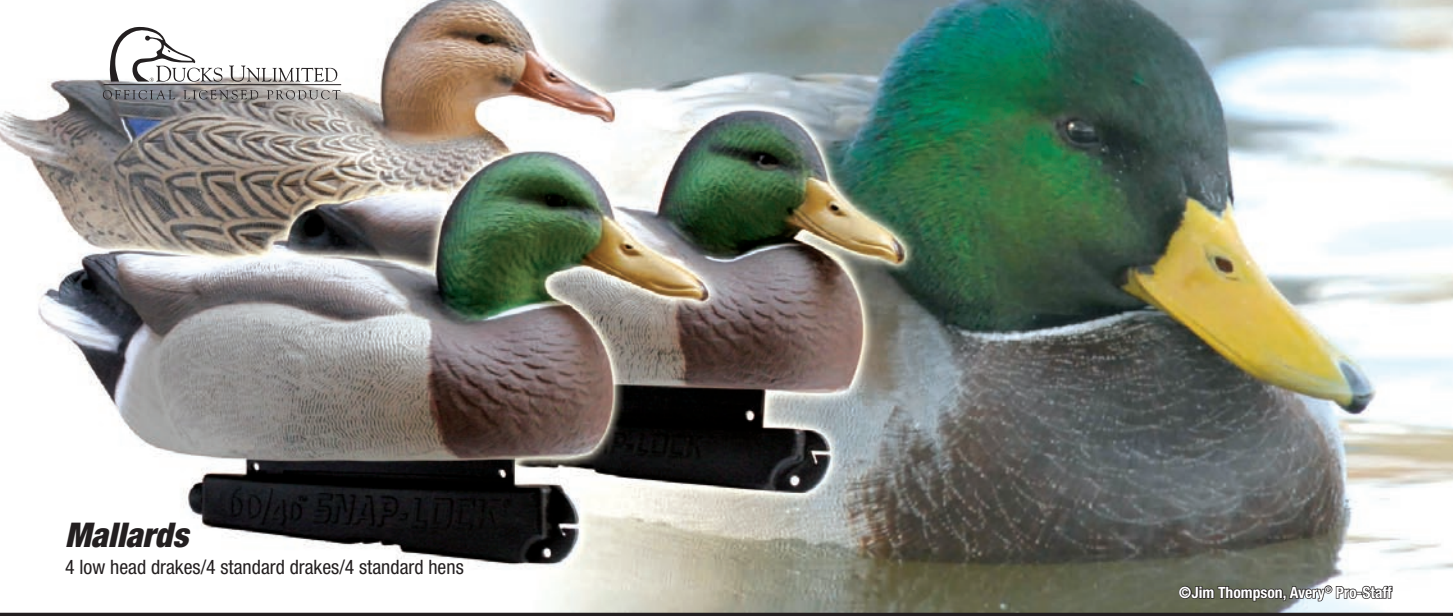

Mallards

4 low head drakes/4 standard drakes/4 standard hens

©Jim Thompson, Avery® Pro-Staff