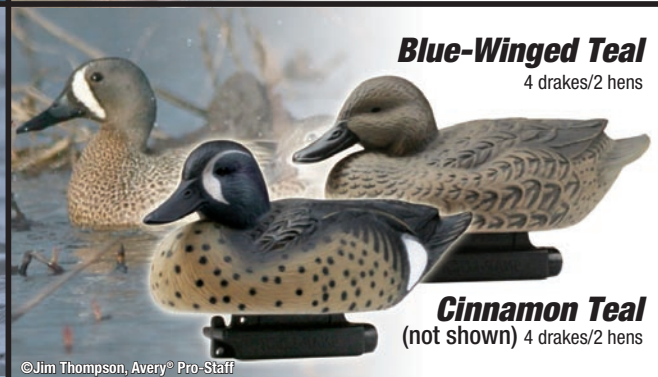

©Tyson Keller, Avery® Outdoors

American Wigeons

4 drakes/2 hens

AVE71043\$29.99

©Jeff Coats, Avery® Pro-Staff

Green-Winged Teal

4 drakes/2 hens

©Jeff Coats, Avery® Pro-Staff

Eurasian Wigeons

(not shown) 6 drakes

©Jeff Coats, Avery® Pro-Staff

Blue-Winged Teal

4 drakes/2 hens

©Jim Thompson, Avery® Pro-Staff

Gadwalls

4 drakes/2 hens